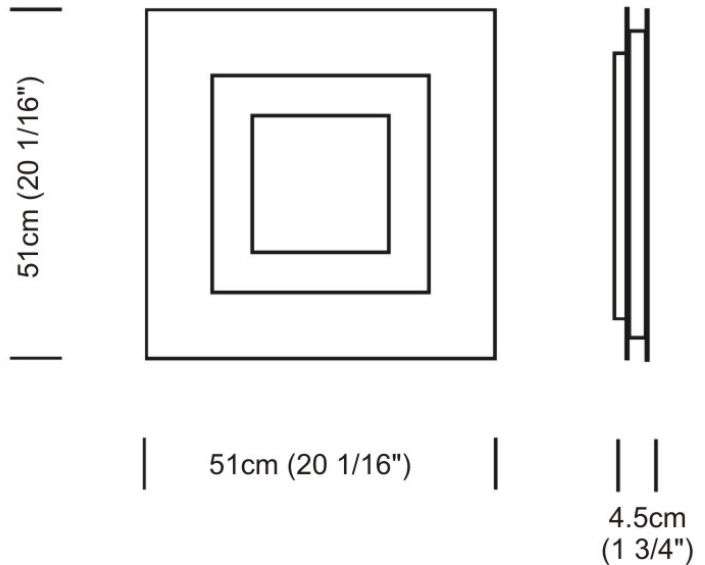

PROJECT
TYPE
NOTES
QUANTITY
DATE

FLAT SURFACE

D82230-WHI

GENERAL

Series: Flat
Brand: Panzeri
Division: Design
Mounting Type: Surface
Mounting Location: Ceiling
Subcategory: Ambient

PHYSICAL

Shape: Square
Length (mm): 510
Length (in): 20 1/16
Width (mm): 510
Width (in): 20 1/16
Height (mm): 45
Height (in): 1 3/4
Light Distribution: Direct / Indirect
Weight (kg): 5.236
Weight (lbs): 11.54
Diffuser: Polycarbonate - Opal
Fixture Material: Metal

ELECTRICAL

Input Wattage Range: 30 - 49 W
Lamp Type: LED
Input Wattage (W): 48
Total Output Wattage (W): 46
Dimming: Non-Dimming / Phase Dimming (120Vac only) / 0-10V Dimming
Driver Included: Yes
Driver Location: Integrated
Driver Type: Constant Current - Universal
Driver Class: Class 2
Input Voltage (V): 120 - 277
Constant Current (mA): 350

LED

Color Temperature (°K): 3000
Max. Delivered Lumen (lm): 3202
Nominal Lumen (lm): 5700
CRI: >80 CRI
Efficiency (%): 56.175%
Lamp Life (hrs): 70000

OPTICAL

RATINGS AND CERTIFICATIONS

Certified By: CSA Certified to UL and CSA Standards
IP rating: IP40